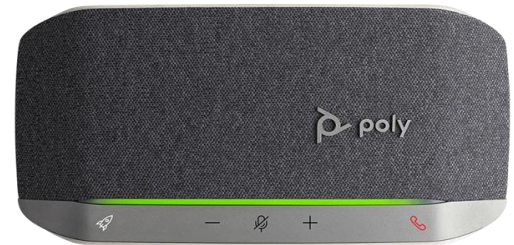

Poly Sync Series

HP SKU Number

85R80AA

85T35AA#AB2

85R78AA

786C4AA

786C5AA

85R82AA

HP 100 Character description

Poly Sync 40 Desk Mount

Poly Sync 40 Charging Stand with Power Supply (China only)

Poly Sync 40 Charging Stand with Universal Power Supply

Poly BT700 USB-A Bluetooth Adapter

Poly BT700 USB-C Bluetooth Adapter

Poly Sync 60 Universal Power Supply